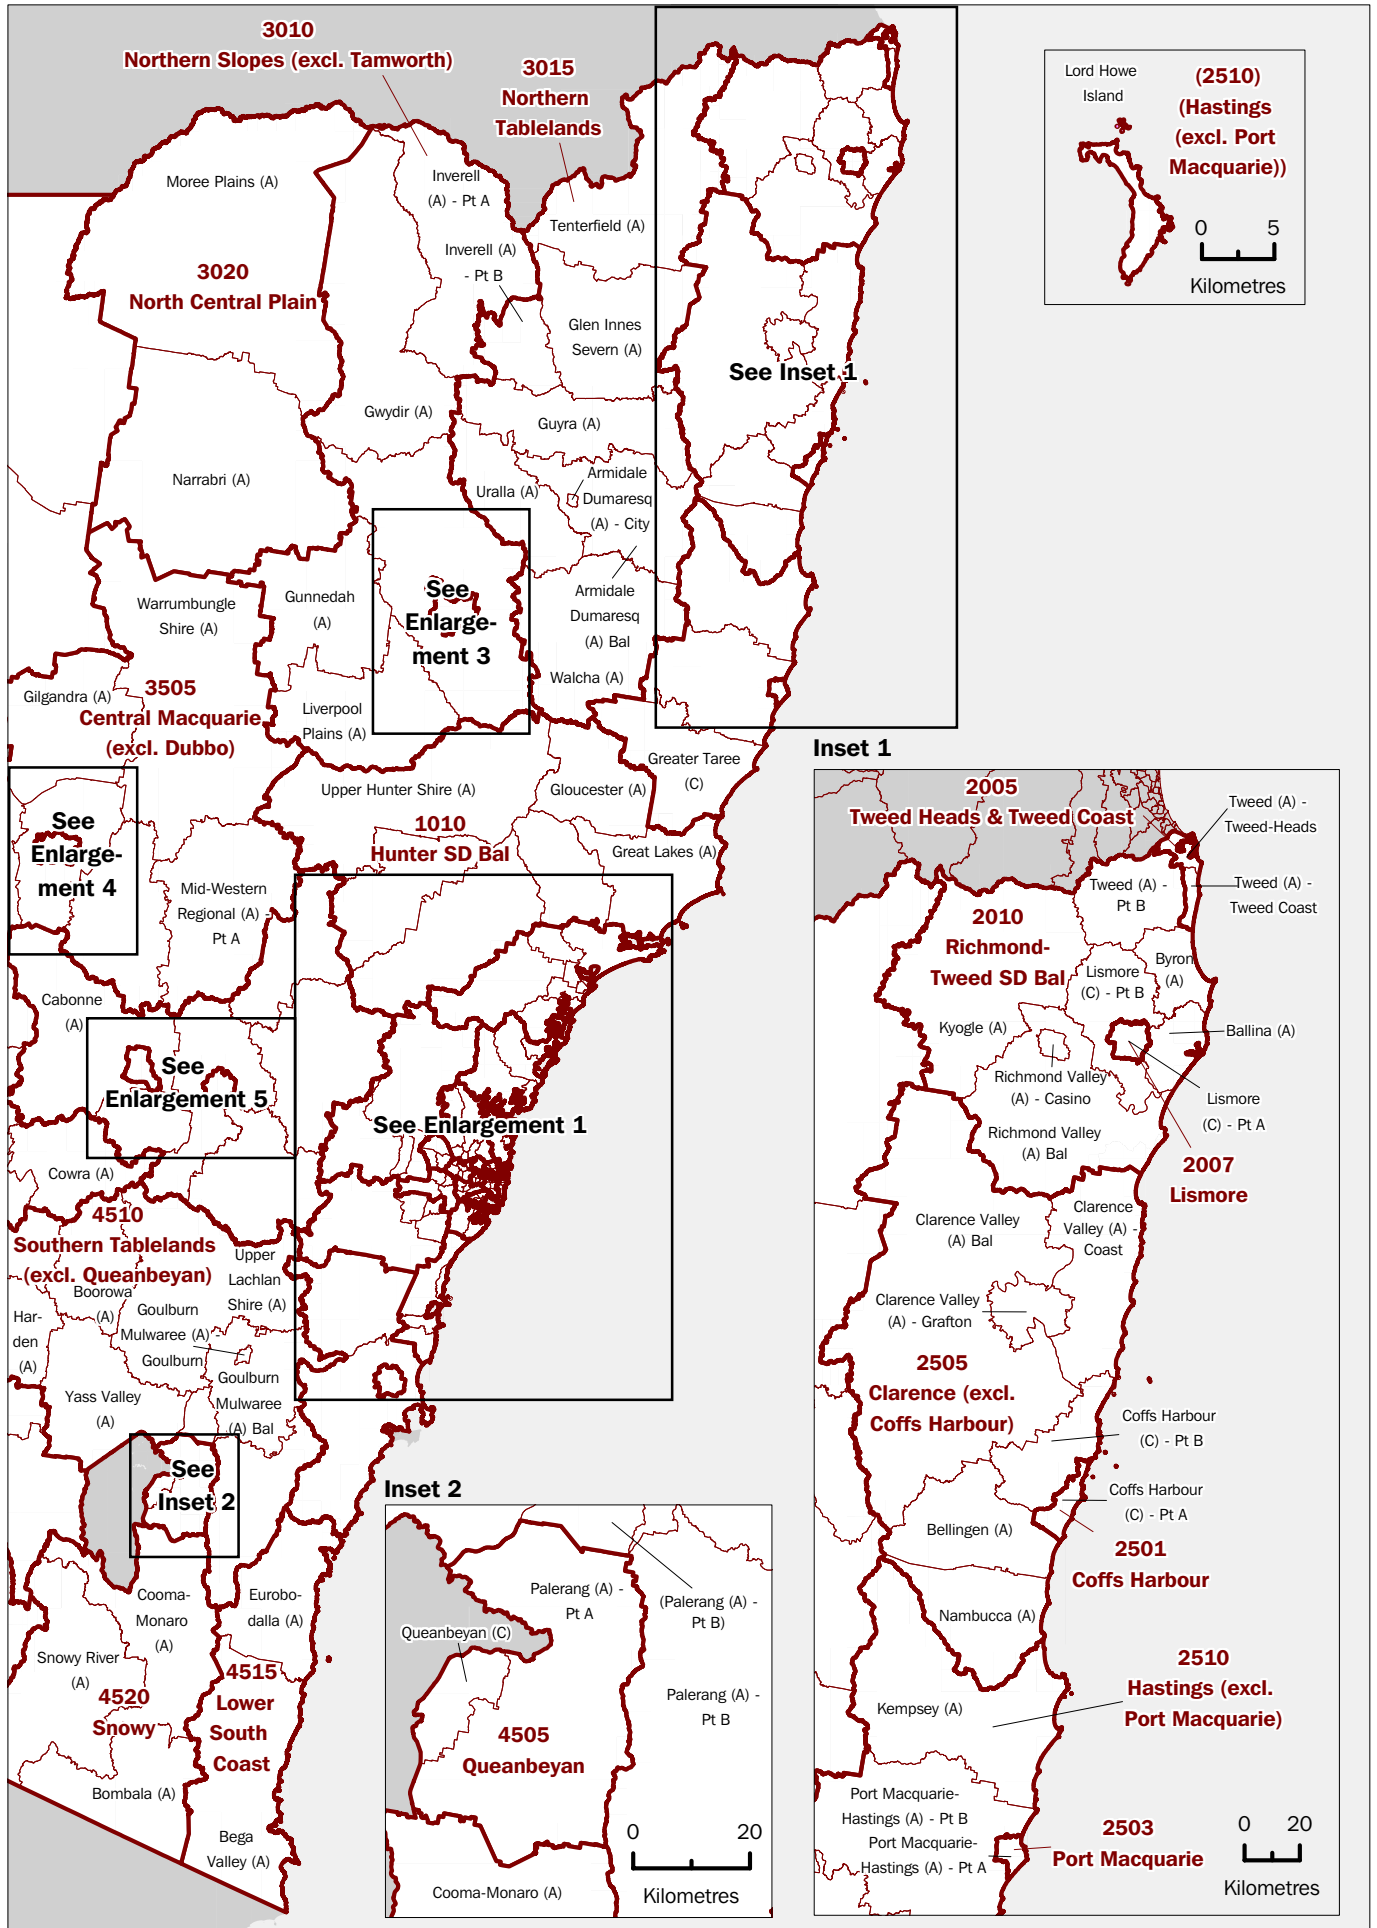

Australian Standard Geographical Classification (ASGC)

New South Wales maps

July 2008

Brian Pink
Australian Statistician

I N Q U I R I E S

AUSTRALIAN BUREAU OF STATISTICS

EMBARGO: 11.30AM (CANBERRA TIME) FRI 26 SEP 2008

In all cases the ABS must be acknowledged as the source when reproducing or quoting any part of an ABS publication or other product.

Produced by the Australian Bureau of Statistics

INQUIRIES

- For further information about these and related statistics, contact the National Information and Referral Service on 1300 135 070 or Geography on Canberra (02) 6252 5888.

*** Other Territories**
Refer to map of Other Territories in this chapter.

0 1000
Kilometres

Enlargement 3

Enlargement 4

Enlargement 5

FOR MORE INFORMATION . . .

INTERNET **www.abs.gov.au** the ABS website is the best place for data from our publications and information about the ABS.